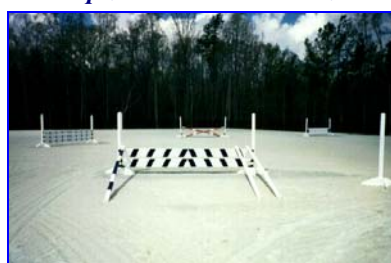

JUMPSWEST
Aiken South Carolina

6 and 5 foot schooling standards
\$135 6' pair! \$125 5' pair

custom wings and rails
custom rails \$47.50

wings and coop
6' Wings \$240/pair Coop \$295

diamond gate \$165

custom wings, pillars and gate
Wings \$300/pair Pillars \$400/pair

custom fan wings \$350/pair

custom wings with foxes
\$600/pair

natural wings, roll top, slant picket gate
Rolltop \$395 Picket Gate \$215

paddock gate
24 inch \$135

picket gate with flower boxes
Flower Box Set \$115

schooling standards with planks
Each Plank: \$145

12x 3.5" round rails
Solid: \$32.50 Striped \$42.50

custom lattice wings
with rainbow planks

scallop wings and paddock gate

custom sailboat wings with liverpool