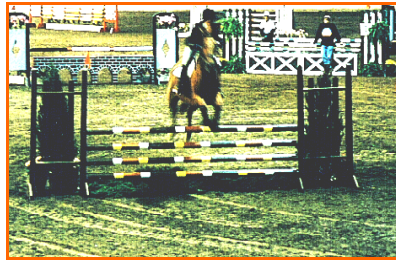

JUMPSWEST
Aiken South Carolina

6 and 5 foot schooling standards
\$135 6' pair! \$125 5' pair

custom wings and rails
custom rails \$47.50

wings and coop
6' Wings \$240/pair Coop \$295

diamond gate \$165

custom wings, pillars and gate
Wings \$300/pair Pillars \$400/pair

custom fan wings \$350/pair

custom wings with foxes
\$600/pair

natural wings, roll top, slant picket gate
Rolltop \$395 Picket Gate \$215

paddock gate
24 inch \$135

picket gate with flower boxes
Flower Box Set \$115

schooling standards with planks
Each Plank: \$145

12x 3.5" round rails
Solid: \$32.50 Striped \$42.50

custom lattice wings
with rainbow planks

scallop wings and paddock gate

custom sailboat wings with liverpool